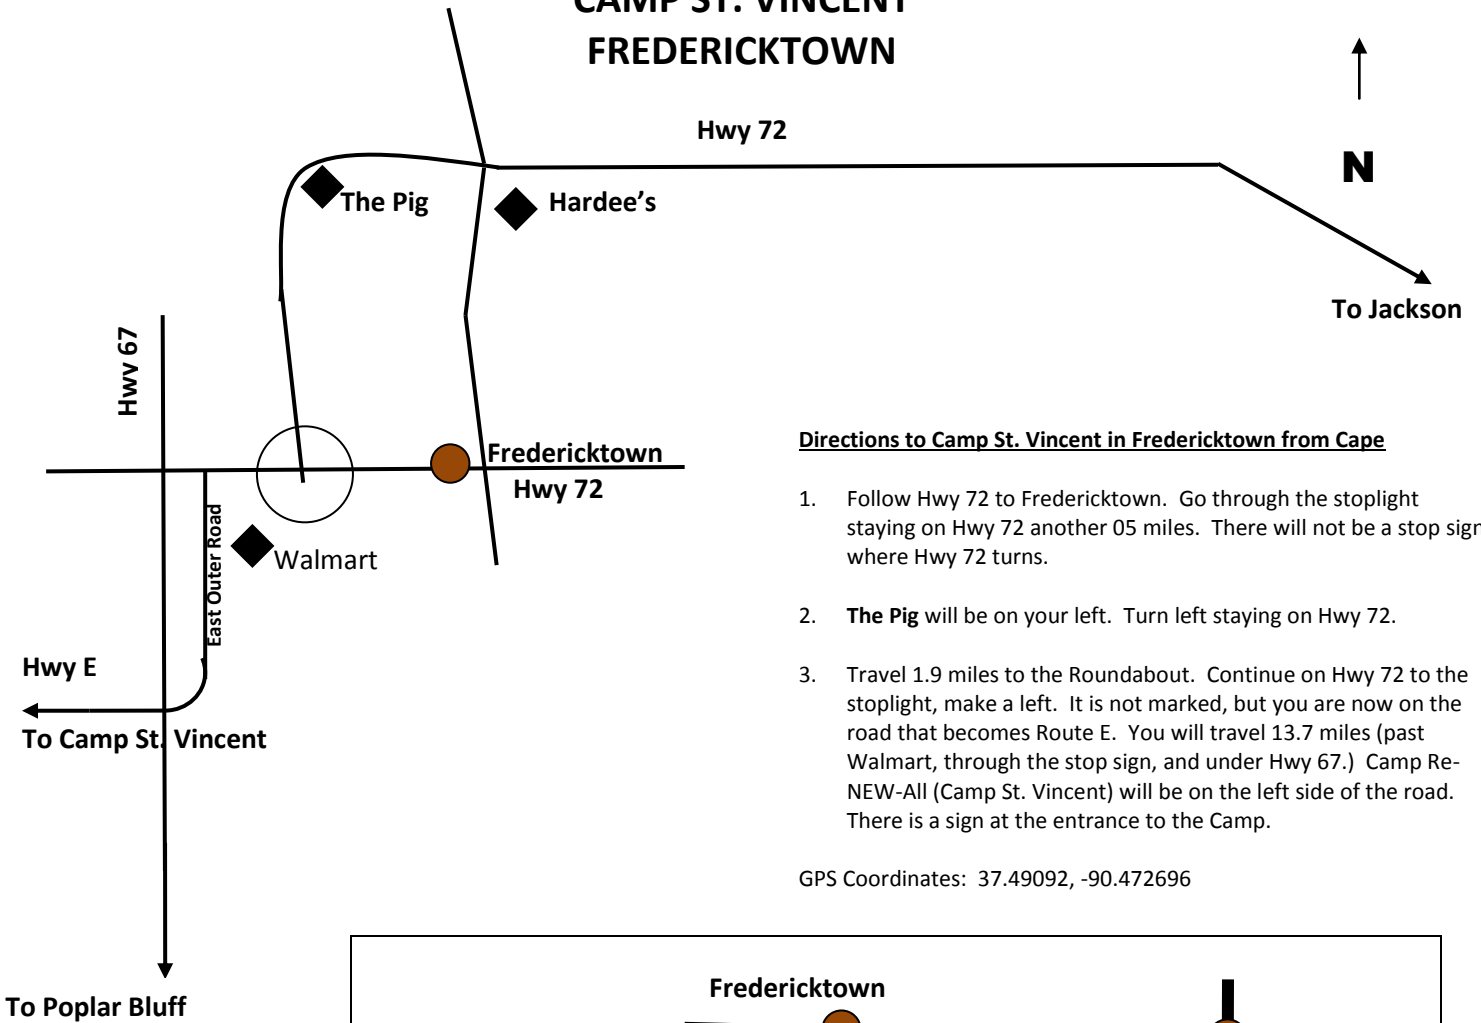

## CAMP ST. VINCENT FREDERICKTOWN

### Directions to Camp St. Vincent in Fredericktown from Cape

1. Follow Hwy 72 to Fredericktown. Go through the stoplight staying on Hwy 72 another 05 miles. There will not be a stop sign where Hwy 72 turns.
2. **The Pig** will be on your left. Turn left staying on Hwy 72.
3. Travel 1.9 miles to the Roundabout. Continue on Hwy 72 to the stoplight, make a left. It is not marked, but you are now on the road that becomes Route E. You will travel 13.7 miles (past Walmart, through the stop sign, and under Hwy 67.) Camp Re-NEW-All (Camp St. Vincent) will be on the left side of the road. There is a sign at the entrance to the Camp.

GPS Coordinates: 37.49092, -90.472696

Camp St. Vincent  
6523 Highway E  
Fredericktown, MO 63645  
(573) 783-2004