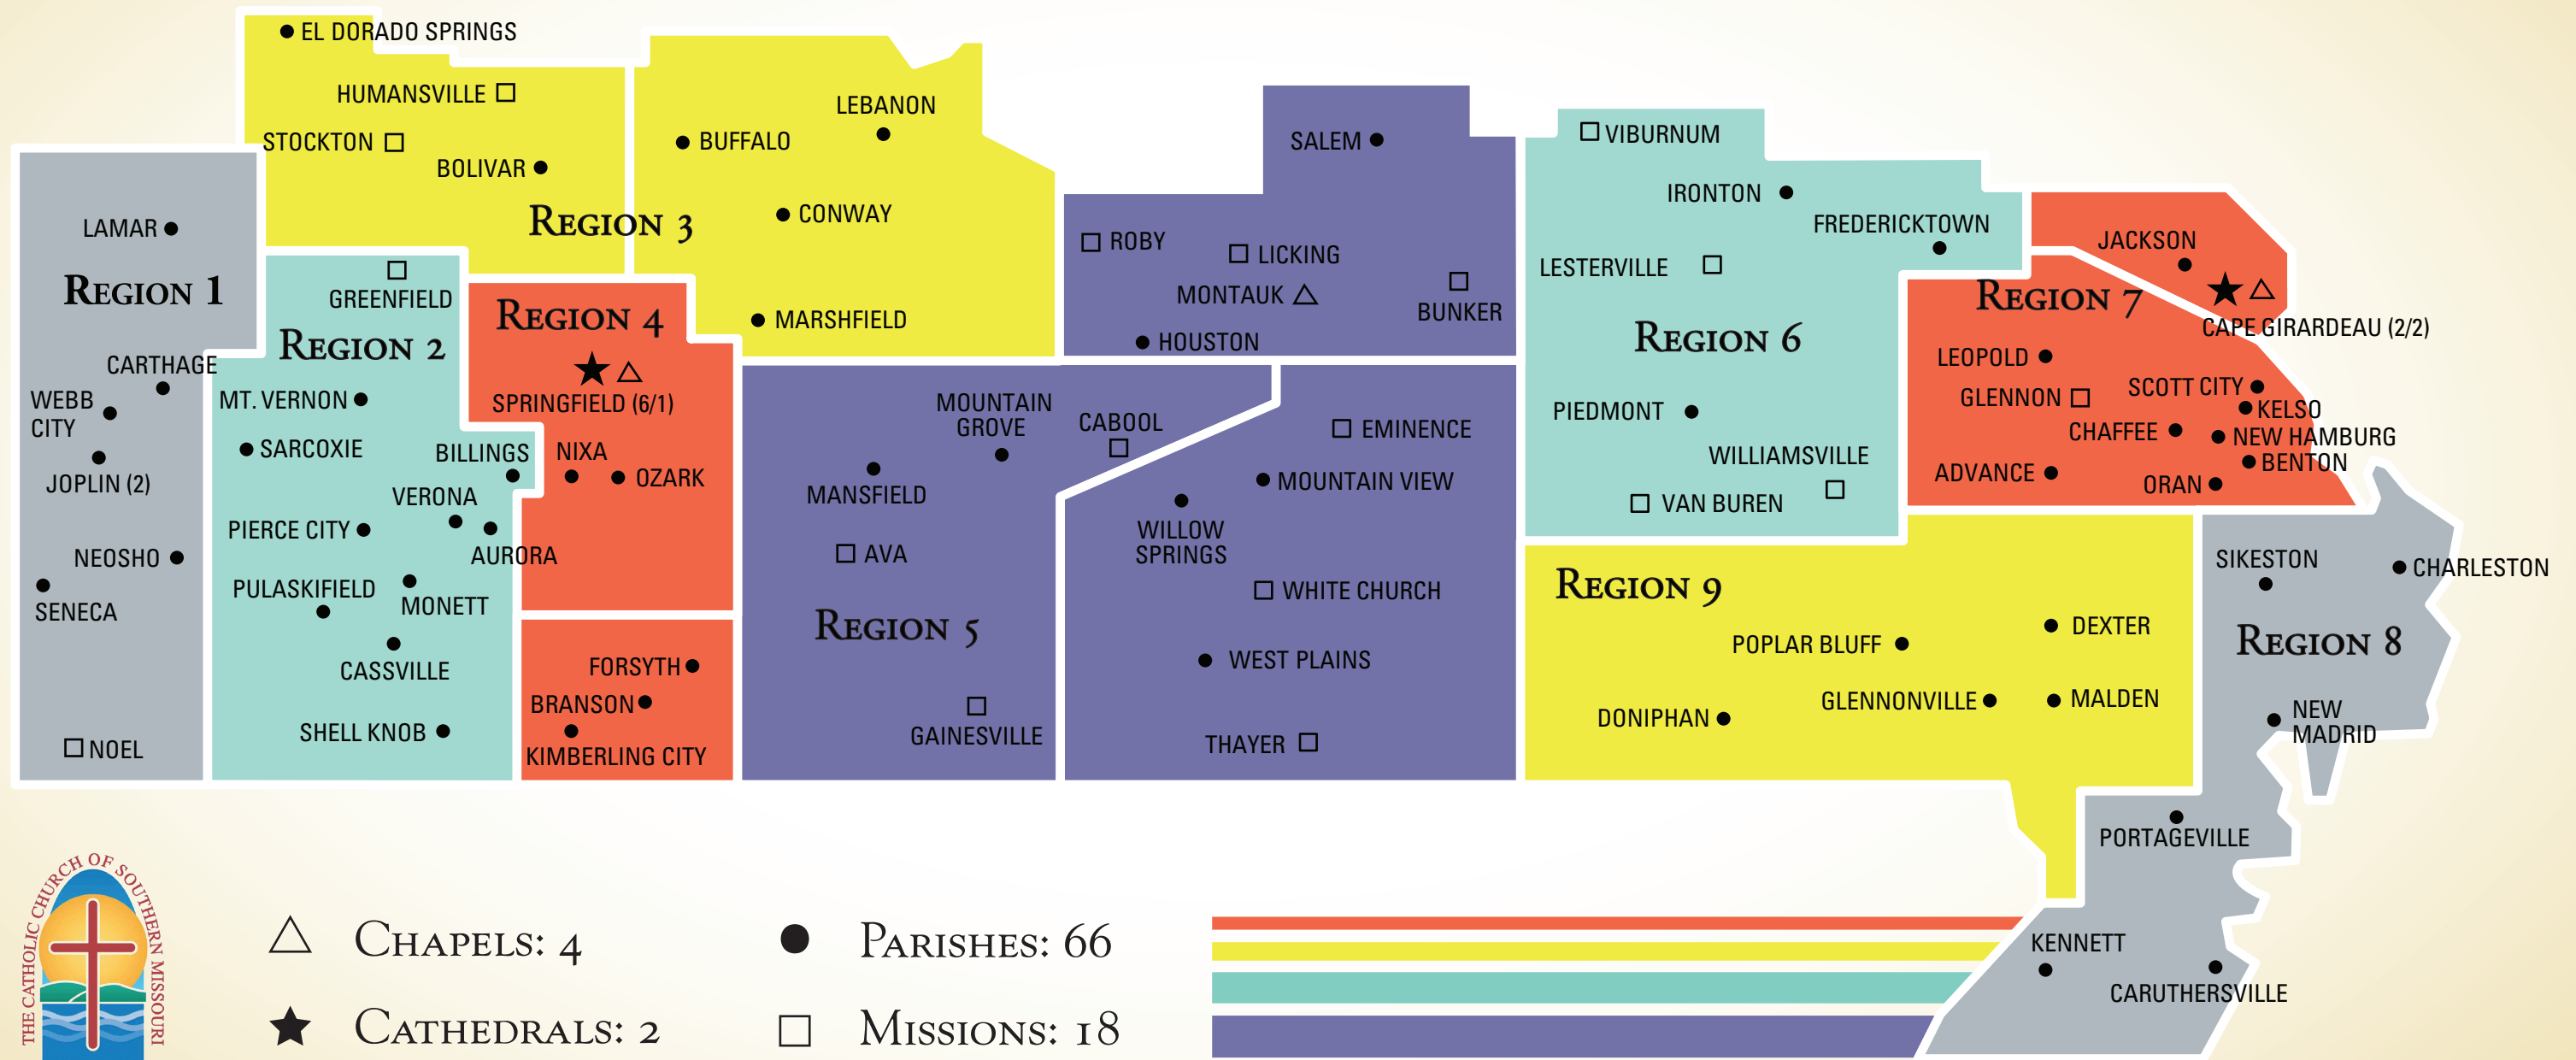

# Diocese of Springfield-Cape Girardeau

39 COUNTIES: 25,719 SQUARE MILES

△ CHAPELS: 4

★ CATHEDRALS: 2

● PARISHES: 66

□ MISSIONS: 18